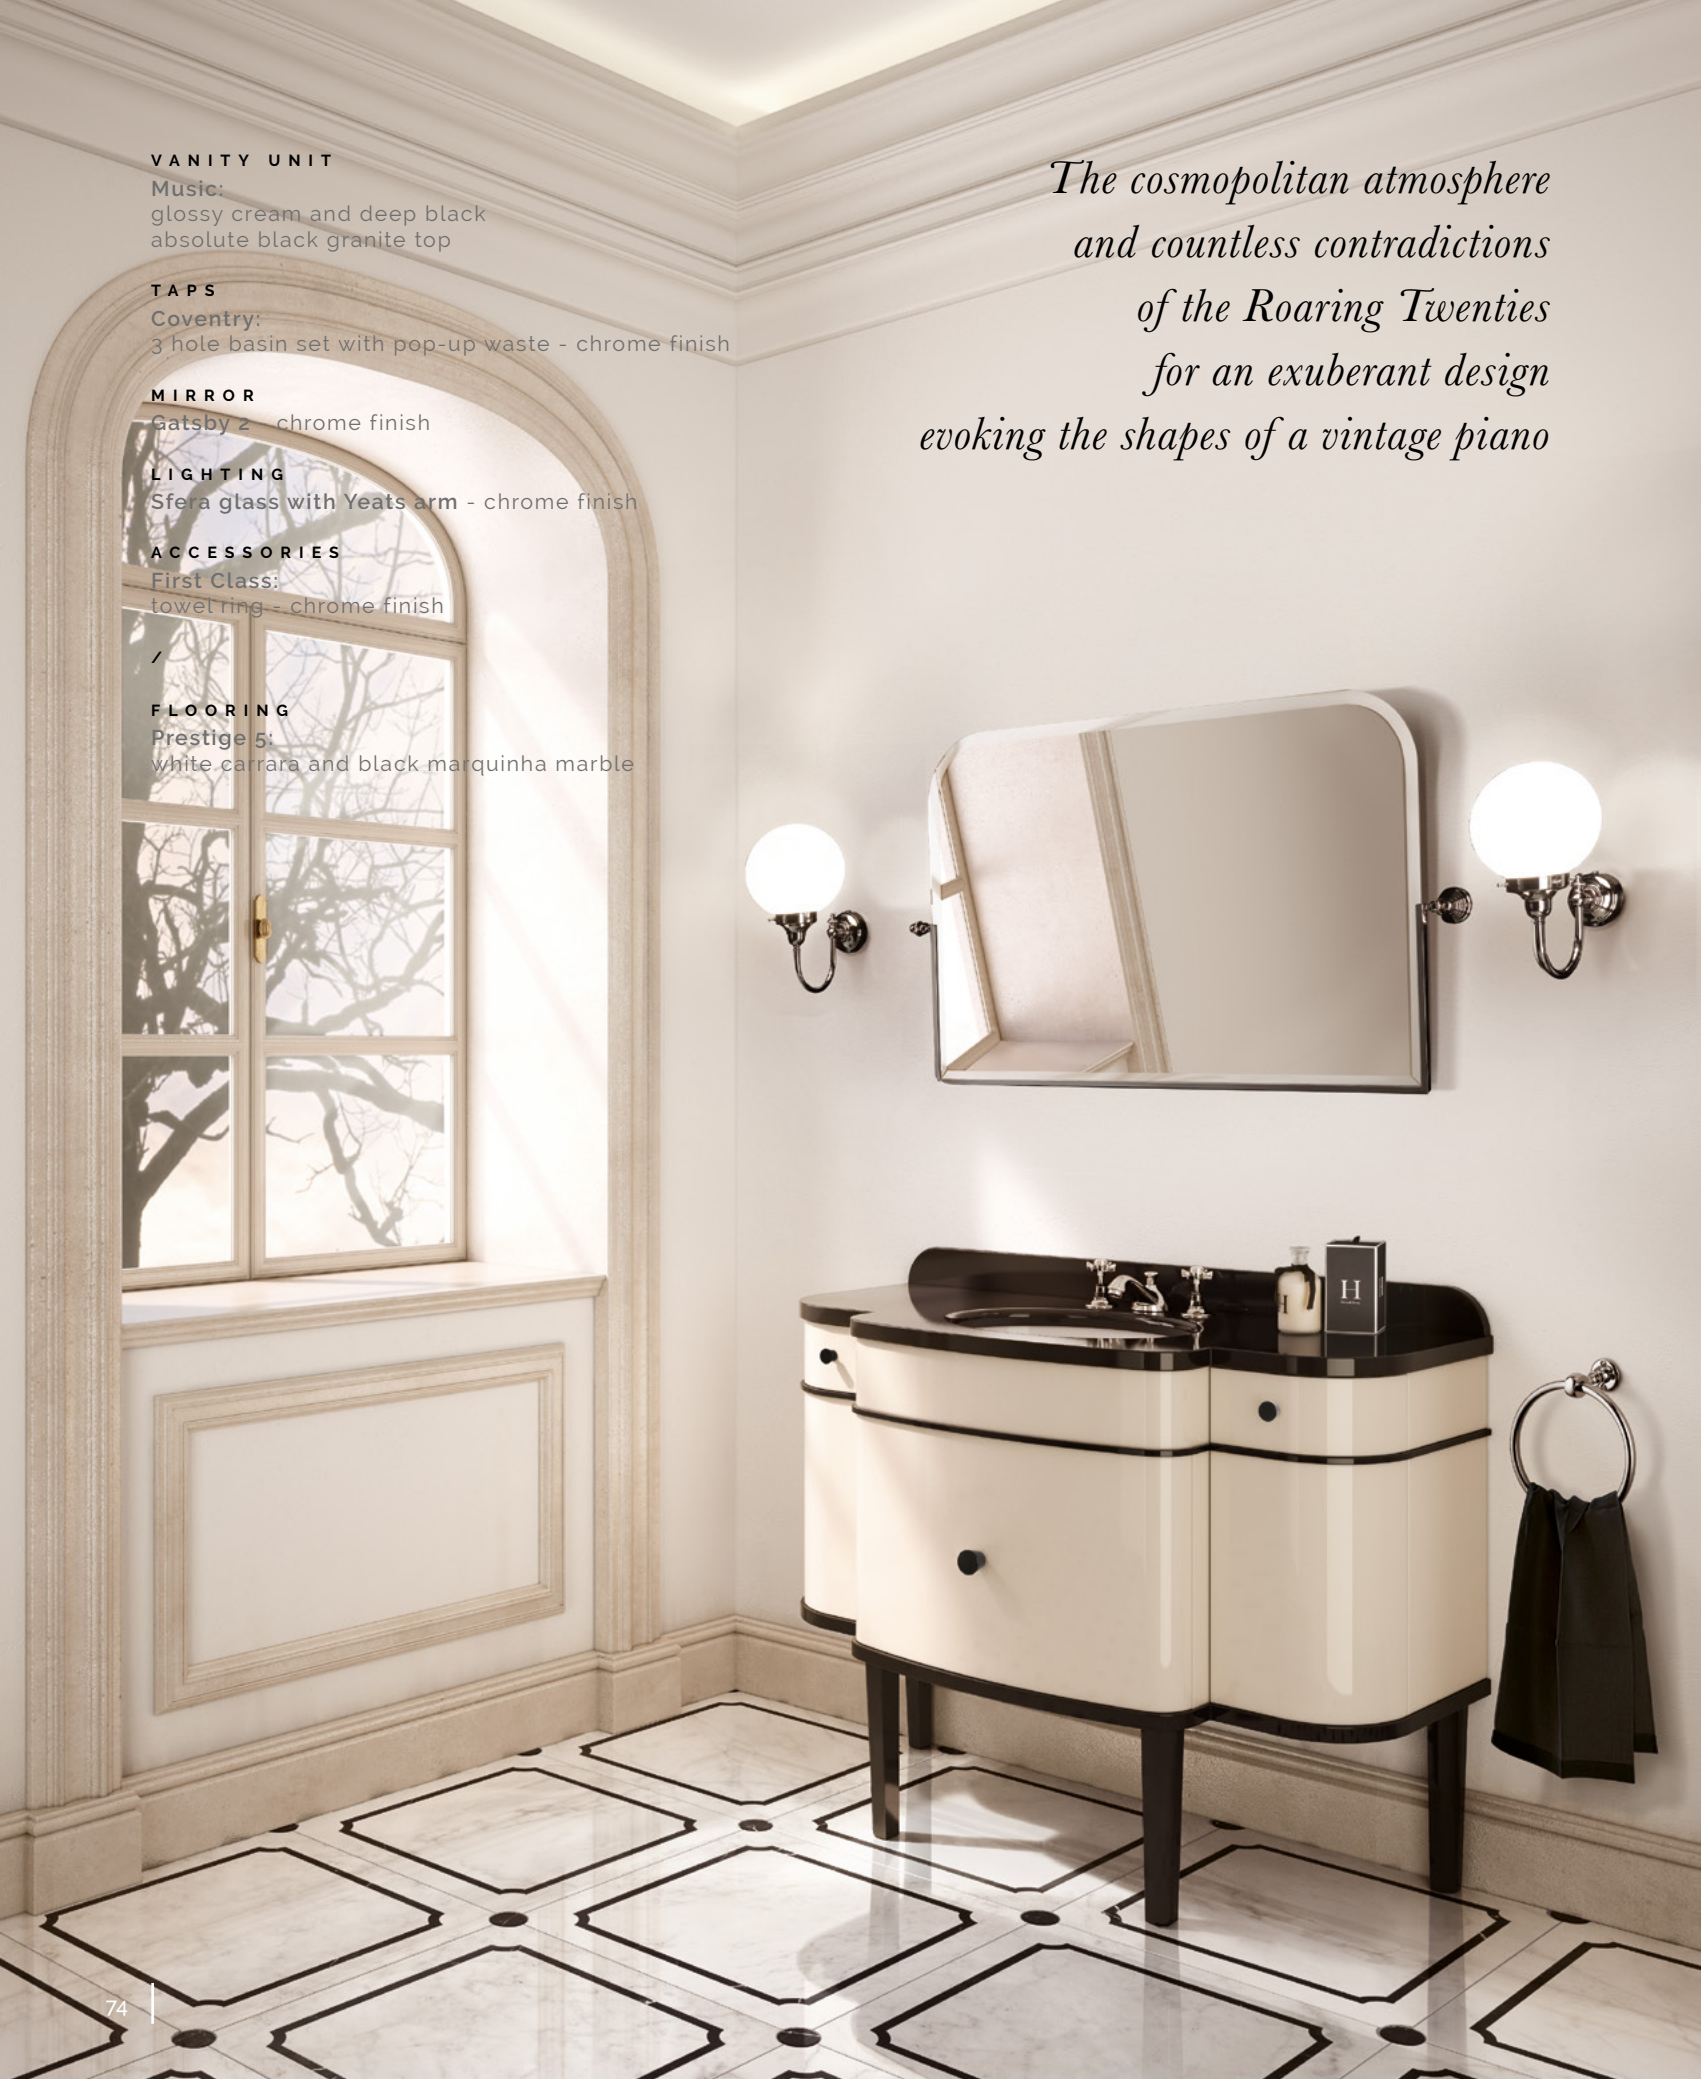

VANITY UNIT

Music:
glossy cream and deep black
absolute black granite top

TAPS

Coventry:
3 hole basin set with pop-up waste - chrome finish

MIRROR

Gatsby 2 - chrome finish

LIGHTING

Sfera glass with Yeats arm - chrome finish

ACCESSORIES

First Class:
towel ring - chrome finish

FLOORING

Prestige 5:
white carrara and black marquina marble

*The cosmopolitan atmosphere
and countless contradictions
of the Roaring Twenties
for an exuberant design
evoking the shapes of a vintage piano*