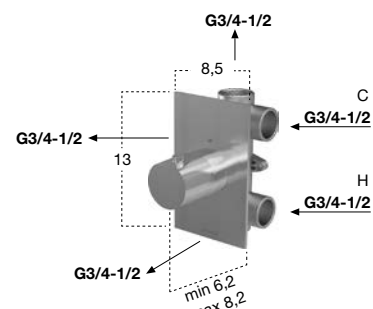

<i>h</i>	<i>p</i>	<i>l</i>	<i>art.</i>
13	6,2/8,2	8,5	ND604

Miscelatore termostatico completo di corpo ad incasso.

Thermostatic mixer complete with concealed valve.