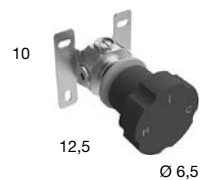

<i>h</i>	<i>p</i>	<i>ø</i>	<i>art.</i>
10	12,5	6,5	TANK

Miscelatore monocomando da incasso a parete, in acciaio inox satinato AISI 316/L, con manopola in ottone verniciato nero opaco completo di corpo ad incasso.

Single lever mixer in satin stainless steel AISI 316/L, with a brass lacquered handle in matt black complete with concealed valve.