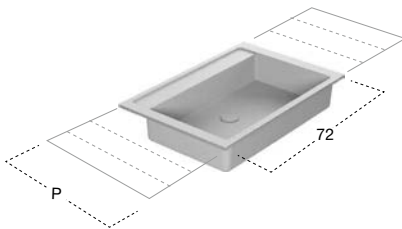

Art. BASIC047 - BASIC054

+