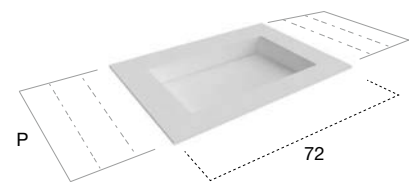

TOP SCATOLATI
SUSPENDED TOPS

Art. OSM47 - OSM54

+