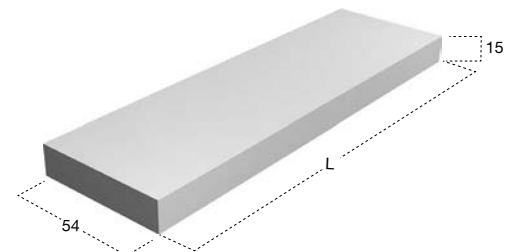

Clean, essential, rigorous, modern. In one word Slot. Corian as a material of choice with its uniform whiteness and silky surface to touch, such as the design rule to follow. Net shapes, square lines, sharp edges and width of the borders but total absence of drain, overflow, of all that can somehow confuse the perfect aesthetics of the object. It remains a slit, a cut in the rear part of the basin, a thin opening that runs along the whole development of the basin and accommodates the water through the imperceptible inclination of the bottom, hiding the integrated siphon. The technical parts are invisible, water flows along a linear slot, the sink image remains clean, absolute, essential.

TOP SCATOLATI
SUSPENDED TOPS

Art. SLOT

+
Art. CRS15

H	P	L	art.	
15	54	da / from 72	a / to 299,4	CRS15 + SLOT

Top con lavabo integrato in Corian spess. 150 mm, con sifone incorporato.

Top with integrated sink in Corian 150 mm thick with incorporated trap.