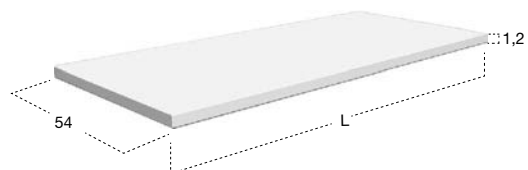

Per collezione / For collection

ORMA - ATELIER - BESPOKE - PIANA - LUNARIA

art.

H	P	L
1,2	54	da / from 144 a / to 299,4

CR154 + n° 2 SEGN072

Per collezione / For collection

PANTA REI

art.

H	P	L
1,2	54	da / from 144 a / to 216

CR254 + n° 2 SEGN072

Per collezione / For collection

PLANETA

art.

H	P	L
1,2	54	da / from 144 a / to 216

CR354 + n° 2 SEGN072

Top con doppio lavabo integrato in Corian spessore 12 mm, completo di piletta con scarico libero e raccordo per sifone.

N.B. solo per porta lavabi H 37,5 e H 50 cm. Nei porta lavabi H 37,5 è possibile inserire solo sifone art. MICRO.

Top with double integrated sink completely in Corian 12 mm thick, with drain pipe fitting and open plug. P.S. only for sink units cm 37,5 and 50 H. In sink units cm 37,5 H it is only possible to use siphon art. MICRO.