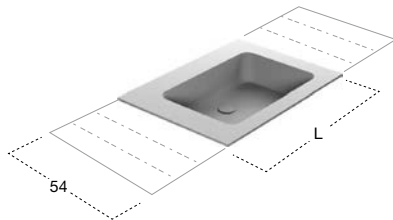

N.B. solo per porta lavabi H 37,5 e H 50 cm. Nei porta lavabi H 37,5 è possibile inserire solo sifone art. MICRO.

Top with double integrated sink completely in Corian 12 mm thick, with drain pipe fitting and open plug.

P.S. only for sink units cm 37,5 and 50 H. In sink units cm 37,5 H it is only possible to use siphon art. MICRO.

+

Art. CR154 - CR254 - CR354

Art. ARC072 - ARC090

+

Art. CR154 - CR254 - CR354

Per collezione / For collection