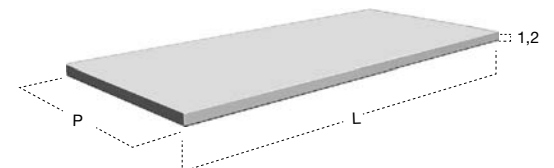

Top in Flumood finitura Satin o Texture, spessore 12 mm.

Top in Flumood Satin or Texture finish, 12 mm thick.