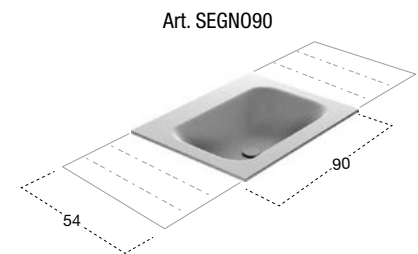

TOP
TOPS

Per collezione / For collection					
ORMA - ATELIER - BESPOKE - PIANA - LUNARIA					
H	P	L	art.		
1,2	54	da / from 180	a / to 299,4	CR154 + n° 2 SEGNO90	

Per collezione / For collection					
PANTA REI					
H	P	L	art.		
1,2	54	da / from 180	a / to 216	CR254 + n° 2 SEGNO90	

Per collezione / For collection					
PLANETA					
H	P	L	art.		
1,2	54	da / from 180	a / to 216	CR354 + n° 2 SEGNO90	

Top con doppio lavabo integrato in Corian spessore 12 mm, completo di piletta con scarico libero e raccordo per sifone.

N.B. solo per porta lavabi H 37,5 e H 50 cm. Nei porta lavabi H 37,5 è possibile inserire solo sifone art. MICRO.

Top with double integrated sink completely in Corian 12 mm thick, with drain pipe fitting and open plug.

P.S. only for sink units cm 37,5 and 50 H. In sink units cm 37,5 H it is only possible to use siphon art. MICRO.

+

Art. CR154 - CR254 - CR354