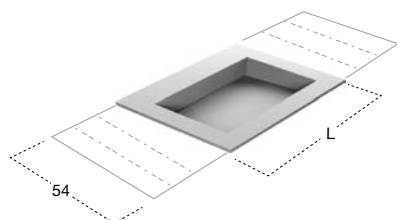

Art. MYSLOT72 - MYSLOT90

+

Art. CR154 - CR254 - CR354