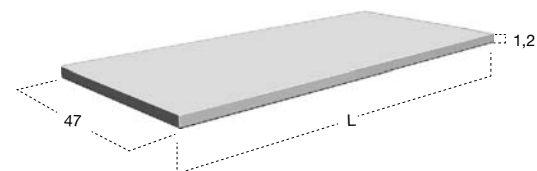

P.S. only for sink units cm 37,5 and 50 H. In sink units cm 37,5 H it is only possible to use siphon art. MICRO.

OPTIONAL
Pianetto copripiletta
Cover plate

Art. PIANETTO1

Art. NID054

+

Art. BC147 - BC247 - BC347